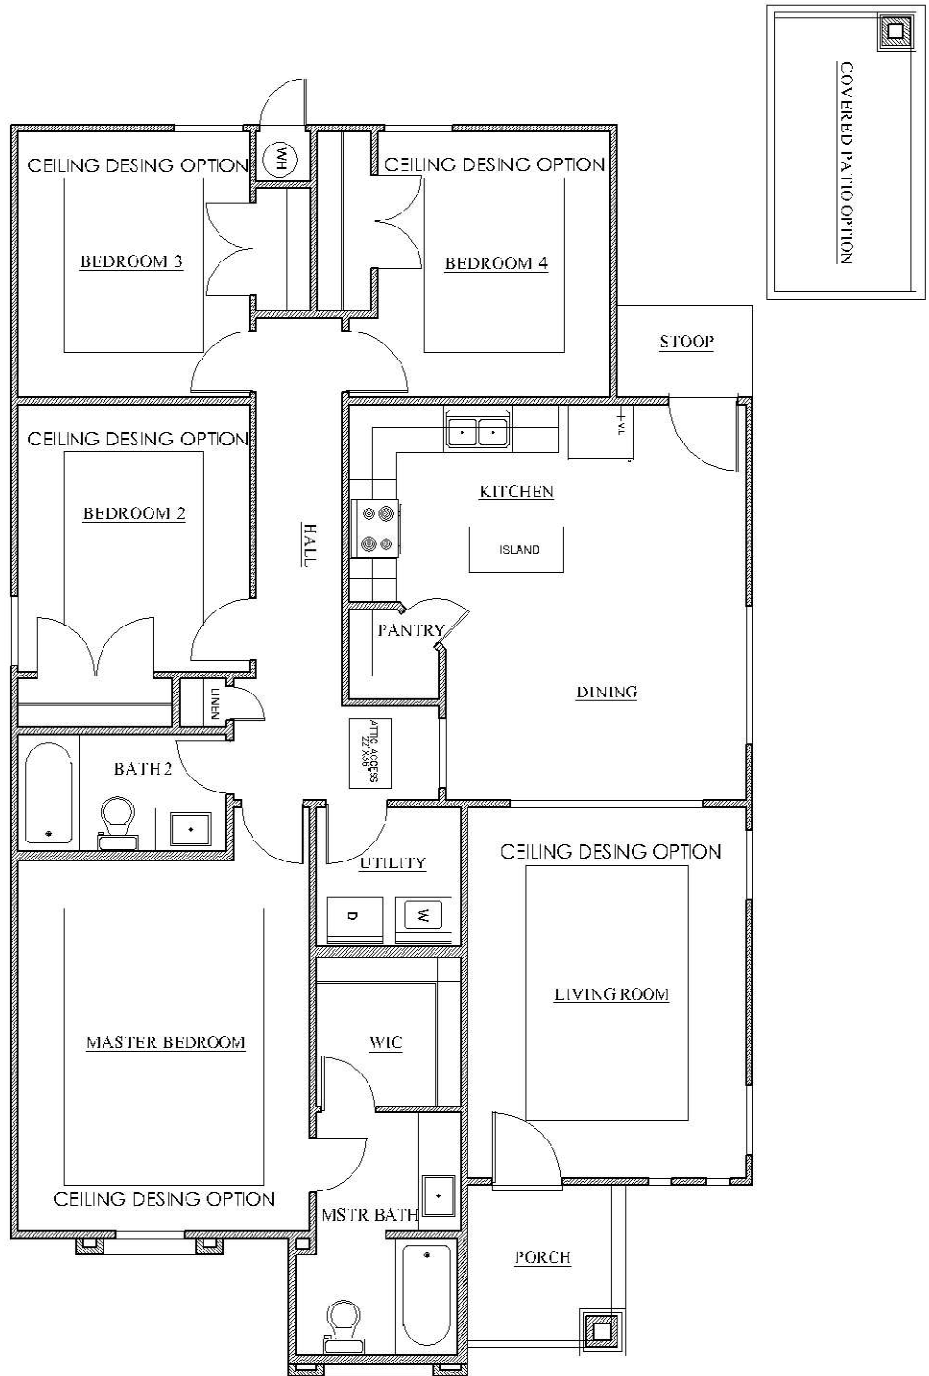

FLOOR PLANS

GARDENIA

4 bedrooms
2 baths
1,557 total sq. ft.

This plan is copyrighted by WestWind Homes and may not be reproduced, modified or reused without the express written consent of WestWind Homes. For information call: (956) 968-4238.

Working drawings shall not be scaled; details and drawings are builder type. WestWind Homes reserves the right to change floorplans specifications, prices, financing terms and availability without prior notice and may vary by neighborhood lot locations and home series.

BUILT BY

This price of $_____ is valid for 30 days. _____
(signed by WestWind Sales Representative) Date

www.westwindhomes.com

Phone# _____

Office Hours: Monday – Friday 10am – 7 pm Saturday 12noon – 6 pm **Closed Sundays**